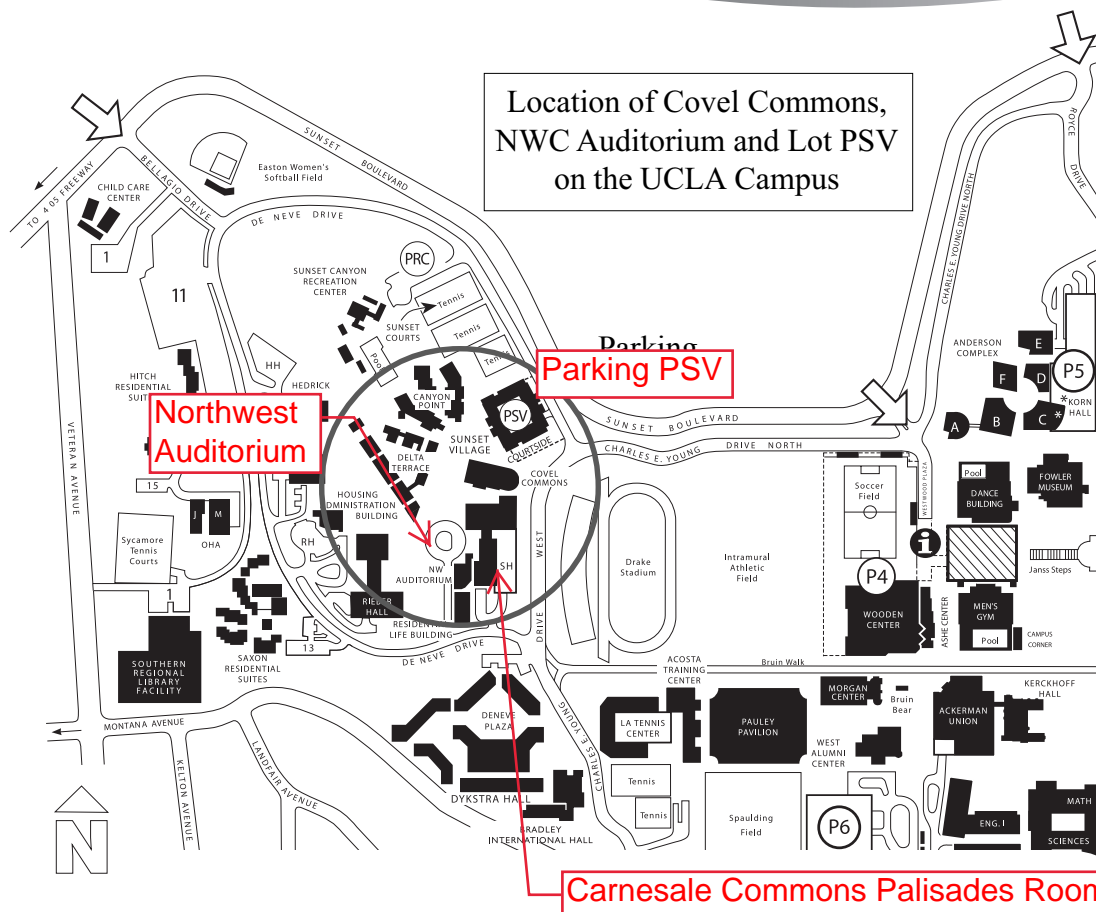

Directions to Your Event at the Northwest Auditorium and Carnesale Commons in UCLA's Sunset Village

1. From the **405 Freeway**, exit on **Sunset Blvd.** Proceed **EAST** on Sunset Blvd. and enter the campus by turning **RIGHT** onto **Bellagio Drive**.
2. Proceed to the stop sign at the top of the hill. Turn **LEFT** at the stop sign onto **De Neve Drive**.
3. Proceed 3/10 of a mile down the hill to the **PSV (Sunset Village)** parking structure. The structure will be on your right.
4. Parking is courtesy of CURE. If entering after 9:30 please use coupon code CC563415 at the payment kiosk.
5. Take the elevator or stairs (located in the southwest corner of the parking garage) to the **Lobby level (L)**. The Covell Commons building will be directly in front of you as you exit the elevator.
6. Approach the building and turn **RIGHT** and walk along the outside of the **Covell Commons** building. Turn **LEFT** at the corner of the building and proceed to the entrance. Follow the signs or check with the front desk staff for further information about your event.

If your event is being held in the **Northwest Campus Auditorium**, please walk past the front of the Covell Commons building and proceed past Sproul Hall to the Auditorium.