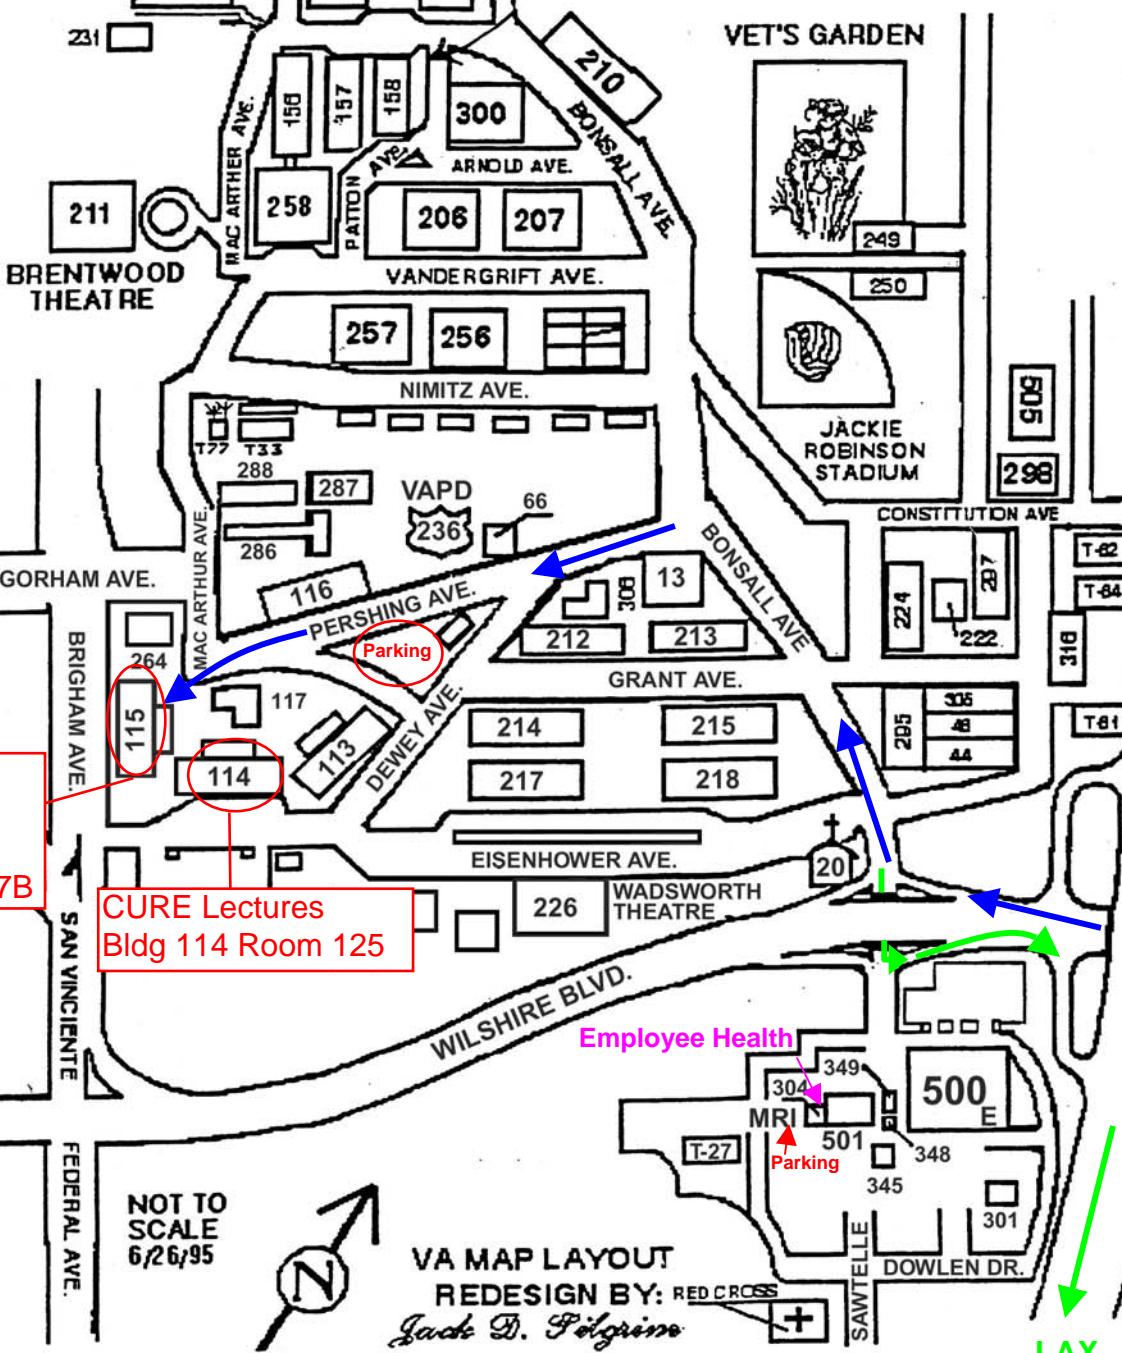

JAPANESE GARDENS
GOLF COURSE
329 CLUB HOUSE

V.A.M.C. West Los Angeles

BUILDING LOCATIONS
AND NUMBERS

BASEBALL
FIELD

BRENTWOOD
THEATRE

VET'S GARDEN

JACKIE
ROBINSON
STADIUM

405 SAN DIEGO FREEWAY

UCLA
CAMPUS

SEPULVEDA BLVD.

WILSHIRE BLVD.

LAX

CURE
Office -
Bldg 115
Room 117B

CURE Lectures
Bldg 114 Room 125

Employee Health

NOT TO
SCALE
6/26/95

VA MAP LAYOUT
REDESIGN BY: RED CROSS
Lt. Col. D. Pilgrimage

MRI
Parking